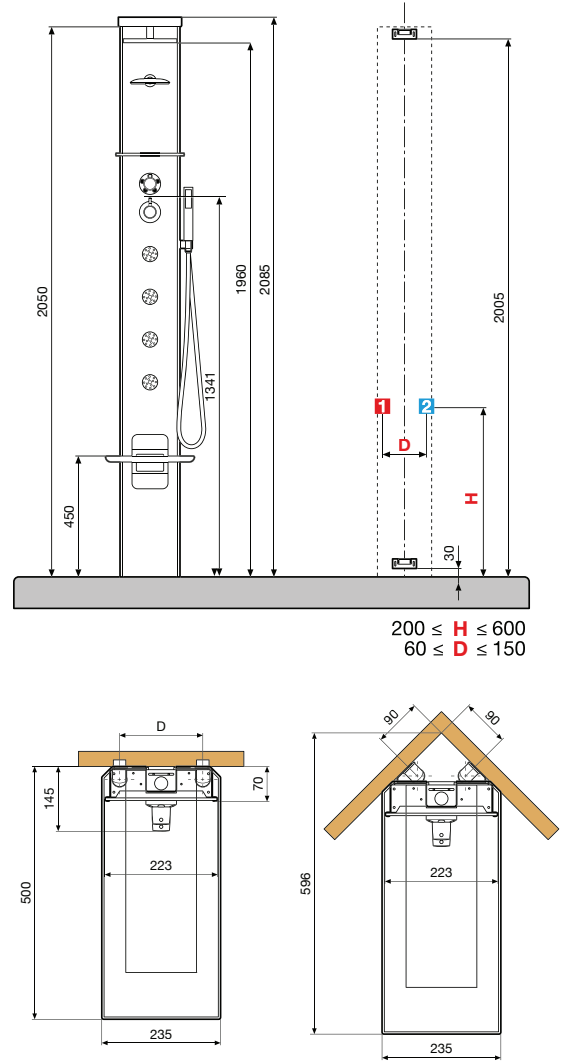

# CASCATA 3

EQUIPPED PANEL WITH ALUMINIUM SIDE PROFILES AND ACRYLIC FINISH, SHOWER HEAD, CORNER OR WALL INSTALLATION

Shower head 200x200 mm

200 ≤ H ≤ 600  
60 ≤ D ≤ 150

Mixer	Dimensions (cm)	Code	Select the finishing / price	
			A	H
			White	Black

Manual	22,3 x 208,5	<b>CASC3VM-</b>		
Thermostatic	22,3 x 208,5	<b>CASC3VT-</b>		

White seat

Black seat

- 1 2 Water connections for wall mounted fittings
- 1 **HYDRAULIC CHARACTERISTIC**  
Optimum dynamic pressure 2÷5 bar
- 2 1/2" hot water connection  
Cold water connection 1/2"