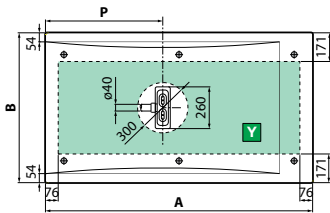

Dimensions				Regular surface Code	Select the finishing / price						With anti-sliptreatment Code	Select the finishing / price
AxB *	CxD **	P			30	79	11	27	29	28		
AxB *	CxD **	P			White	Soft White	Beige	Corda	Grey	Matt Black		White
100 x 80	994 x 792	996 x 794	400	CU100804-								CU100804A-
120 x 70	1194 x 692	1196 x 694	500	CU120704-								CU120704A-
120 x 80	1194 x 792	1196 x 794	500	CU120804-								CU120804A-
120 x 90	1194 x 892	1196 x 894	500	CU120904-								CU120904A-
120 x 100	1194 x 992	1196 x 994	500	CU120104-								CU120104A-
140 x 70	1392 x 692	1394 x 694	600	CU140704-								CU140704A-
140 x 80	1392 x 792	1394 x 794	600	CU140804-								CU140804A-
140 x 90	1392 x 892	1394 x 894	600	CU140904-								CU140904A-
160 x 70	1592 x 692	1594 x 694	700	CU160704-								CU160704A-
160 x 80	1592 x 792	1594 x 794	700	CU160804-								CU160804A-
160 x 90	1592 x 892	1594 x 894	700	CU160904-								CU160904A-
180 x 80	1792 x 792	1794 x 794	800	CU180804-								CU180804A-
180 x 90	1792 x 892	1794 x 894	800	CU180904-								CU180904A-

* Measurements of the upper part of the plate
** Measurements of the tray by floor

INSTALLATION FLUSH FLOOR

ONLY FOR RIM 3,5 CM

CUSTOM

STANDING ON FLOOR
RIM 12 CM

White Soft white Beige Corda Grey Matt Black