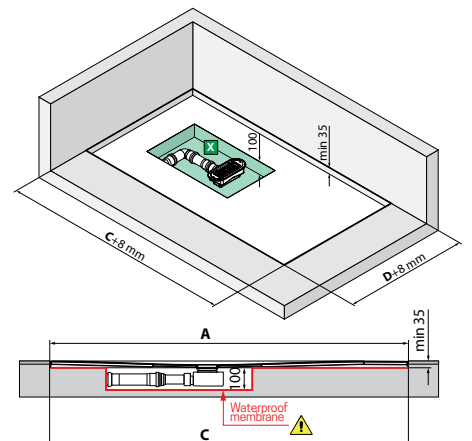

SHOWER TRAYS

CUSTOM

CUSTOM

STANDING ON FLOOR
RIM 3,5 CM

White Soft white Beige Corda Grey Matt Black

Embedded in the floor area for unloading H 100

● IN STOCK UK

(Other products)
Please check availability

Dimensions				Regular surface Code	Select the finishing / price						With anti-sliptreatment Code	Select the finishing / price
AxB *	CxD **	P			30	79	11	27	29	28		
AxB *	CxD **	P			White	Soft White	Beige	Corda	Grey	Matt Black		White
100 x 80	994 x 792	996 x 794	400	CU100804-								CU100804A-
120 x 70	1194 x 692	1196 x 694	500	CU120704-								CU120704A-
120 x 80	1194 x 792	1196 x 794	500	CU120804-								CU120804A-
120 x 90	1194 x 892	1196 x 894	500	CU120904-								CU120904A-
120 x 100	1194 x 992	1196 x 994	500	CU120104-								CU120104A-
140 x 70	1392 x 692	1394 x 694	600	CU140704-								CU140704A-
140 x 80	1392 x 792	1394 x 794	600	CU140804-								CU140804A-
140 x 90	1392 x 892	1394 x 894	600	CU140904-								CU140904A-
160 x 70	1592 x 692	1594 x 694	700	CU160704-								CU160704A-
160 x 80	1592 x 792	1594 x 794	700	CU160804-								CU160804A-
160 x 90	1592 x 892	1594 x 894	700	CU160904-								CU160904A-
180 x 80	1792 x 792	1794 x 794	800	CU180804-								CU180804A-
180 x 90	1792 x 892	1794 x 894	800	CU180904-								CU180904A-

* Measurements of the upper part of the plate
** Measurements of the tray by floor

INSTALLATION FLUSH FLOOR

ONLY FOR RIM 3,5 CM

CUSTOM

STANDING ON FLOOR
RIM 12 CM

White Soft white Beige Corda Grey Matt Black