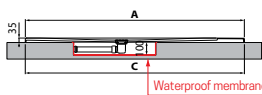

SHOWER TRAYS

CUSTOM

CUSTOM

STANDING ON FLOOR
RIM 3,5 CM

White Soft white Beige Corda Grey Matt Black

Embedded in the floor area for unloading H 100

● IN STOCK UK

(Other products)
Please check availability

Dimensions				Regular surface Code	Select the finishing / price						With anti-sliptreatment Code	Select the finishing / price
AxB *	CxD **	P			30	79	11	27	29	28		
AxB *	CxD **	P			White	Soft White	Beige	Corda	Grey	Matt Black		White
100 x 80	994 x 792	996 x 794	400	CU100804-								CU100804A-
120 x 70	1194 x 692	1196 x 694	500	CU120704-								CU120704A-
120 x 80	1194 x 792	1196 x 794	500	CU120804-								CU120804A-
120 x 90	1194 x 892	1196 x 894	500	CU120904-								CU120904A-
120 x 100	1194 x 992	1196 x 994	500	CU120104-								CU120104A-
140 x 70	1392 x 692	1394 x 694	600	CU140704-								CU140704A-
140 x 80	1392 x 792	1394 x 794	600	CU140804-								CU140804A-
140 x 90	1392 x 892	1394 x 894	600	CU140904-								CU140904A-
160 x 70	1592 x 692	1594 x 694	700	CU160704-								CU160704A-
160 x 80	1592 x 792	1594 x 794	700	CU160804-								CU160804A-
160 x 90	1592 x 892	1594 x 894	700	CU160904-								CU160904A-
180 x 80	1792 x 792	1794 x 794	800	CU180804-								CU180804A-
180 x 90	1792 x 892	1794 x 894	800	CU180904-								CU180904A-

* Measurements of the upper part of the plate
** Measurements of the tray by floor

INSTALLATION FLUSH FLOOR

ONLY FOR RIM 3,5 CM

CUSTOM

STANDING ON FLOOR
RIM 12 CM

White Soft white Beige Corda Grey Matt Black