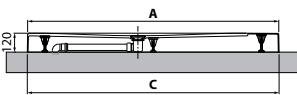

* Measurements of the upper part of the plate
** Measurements of the tray by floor

INSTALLATION FLUSH FLOOR

ONLY FOR RIM 3,5 CM

CUSTOM

STANDING ON FLOOR
RIM 12 CM

White Soft white Beige Corda Grey Matt Black

Y The area available for unloading above the floor

● IN STOCK UK

(Other products)
Please check availability

Dimensions	Regular surface Code	Select the finishing / price						With anti-sliptreatment Code	Select the finishing / price
		30	79	11	27	29	28		
		White	Soft White	Beige	Corda	Grey	Matt Black		White
AxB* ±2 mm	CxD** ±3 mm								
	P								
100 x 80	994 x 792	1000 x 798	400	CU1008011-					CU1008011A-
120 x 70	1194 x 692	1200 x 698	500	CU1207011-					CU1207011A-
120 x 80	1194 x 792	1200 x 798	500	CU1208011-					CU1208011A-
120 x 90	1194 x 892	1200 x 898	500	CU1209011-					CU1209011A-
120 x 100	1194 x 992	1200 x 998	500	CU1201011-					CU1201011A-
140 x 70	1392 x 692	1398 x 698	600	CU1407011-					CU1407011A-
140 x 80	1392 x 792	1398 x 798	600	CU1408011-					CU1408011A-
140 x 90	1392 x 892	1398 x 898	600	CU1409011-					CU1409011A-
160 x 70	1592 x 692	1598 x 698	700	CU1607011-					CU1607011A-
160 x 80	1592 x 792	1598 x 798	700	CU1608011-					CU1608011A-
160 x 90	1592 x 892	1598 x 898	700	CU1609011-					CU1609011A-
180 x 80	1792 x 792	1798 x 798	800	CU1808011-					CU1808011A-
180 x 90	1792 x 892	1798 x 898	800	CU1809011-					CU1809011A-