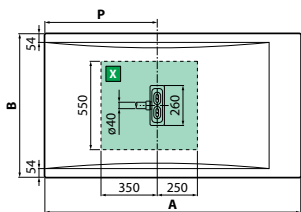

SHOWER TRAYS

CUSTOM

CUSTOM

STANDING ON FLOOR
RIM 3,5 CM

White Soft white Beige Corda Grey Matt Black

Embedded in the floor area for unloading H 100

● IN STOCK UK

(Other products)
Please check availability

Dimensions				Regular surface Code	Select the finishing / price						With anti-sliptreatment Code	Select the finishing / price
AxB *	CxD **	P			30	79	11	27	29	28		
AxB *	CxD **	P			White	Soft White	Beige	Corda	Grey	Matt Black		White
100 x 80	994 x 792	996 x 794	400	CU100804-								CU100804A-
120 x 70	1194 x 692	1196 x 694	500	CU120704-								CU120704A-
120 x 80	1194 x 792	1196 x 794	500	CU120804-								CU120804A-
120 x 90	1194 x 892	1196 x 894	500	CU120904-								CU120904A-
120 x 100	1194 x 992	1196 x 994	500	CU120104-								CU120104A-
140 x 70	1392 x 692	1394 x 694	600	CU140704-								CU140704A-
140 x 80	1392 x 792	1394 x 794	600	CU140804-								CU140804A-
140 x 90	1392 x 892	1394 x 894	600	CU140904-								CU140904A-
160 x 70	1592 x 692	1594 x 694	700	CU160704-								CU160704A-
160 x 80	1592 x 792	1594 x 794	700	CU160804-								CU160804A-
160 x 90	1592 x 892	1594 x 894	700	CU160904-								CU160904A-
180 x 80	1792 x 792	1794 x 794	800	CU180804-								CU180804A-
180 x 90	1792 x 892	1794 x 894	800	CU180904-								CU180904A-

* Measurements of the upper part of the plate
** Measurements of the tray by floor

INSTALLATION FLUSH FLOOR

ONLY FOR RIM 3,5 CM

CUSTOM

STANDING ON FLOOR
RIM 12 CM

White Soft white Beige Corda Grey Matt Black