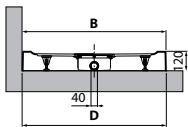

* Measurements of the upper part of the plate
** Measurements of the tray by floor

INSTALLATION FLUSH FLOOR

ONLY FOR RIM 3,5 CM

CUSTOM

STANDING ON FLOOR
RIM 12 CM

White Soft white Beige Corda Grey Matt Black

Y The area available for unloading above the floor

● IN STOCK UK

(Other products)
Please check availability

Dimensions	Regular surface Code	Select the finishing / price						With anti-sliptreatment Code	Select the finishing / price
		30	79	11	27	29	28		
		White	Soft White	Beige	Corda	Grey	Matt Black		White
AxB* ±2 mm	CxD** ±3 mm								
	P								
100 x 80	994 x 792	1000 x 798	400	CU1008011-					CU1008011A-
120 x 70	1194 x 692	1200 x 698	500	CU1207011-					CU1207011A-
120 x 80	1194 x 792	1200 x 798	500	CU1208011-					CU1208011A-
120 x 90	1194 x 892	1200 x 898	500	CU1209011-					CU1209011A-
120 x 100	1194 x 992	1200 x 998	500	CU1201011-					CU1201011A-
140 x 70	1392 x 692	1398 x 698	600	CU1407011-					CU1407011A-
140 x 80	1392 x 792	1398 x 798	600	CU1408011-					CU1408011A-
140 x 90	1392 x 892	1398 x 898	600	CU1409011-					CU1409011A-
160 x 70	1592 x 692	1598 x 698	700	CU1607011-					CU1607011A-
160 x 80	1592 x 792	1598 x 798	700	CU1608011-					CU1608011A-
160 x 90	1592 x 892	1598 x 898	700	CU1609011-					CU1609011A-
180 x 80	1792 x 792	1798 x 798	800	CU1808011-					CU1808011A-
180 x 90	1792 x 892	1798 x 898	800	CU1809011-					CU1809011A-